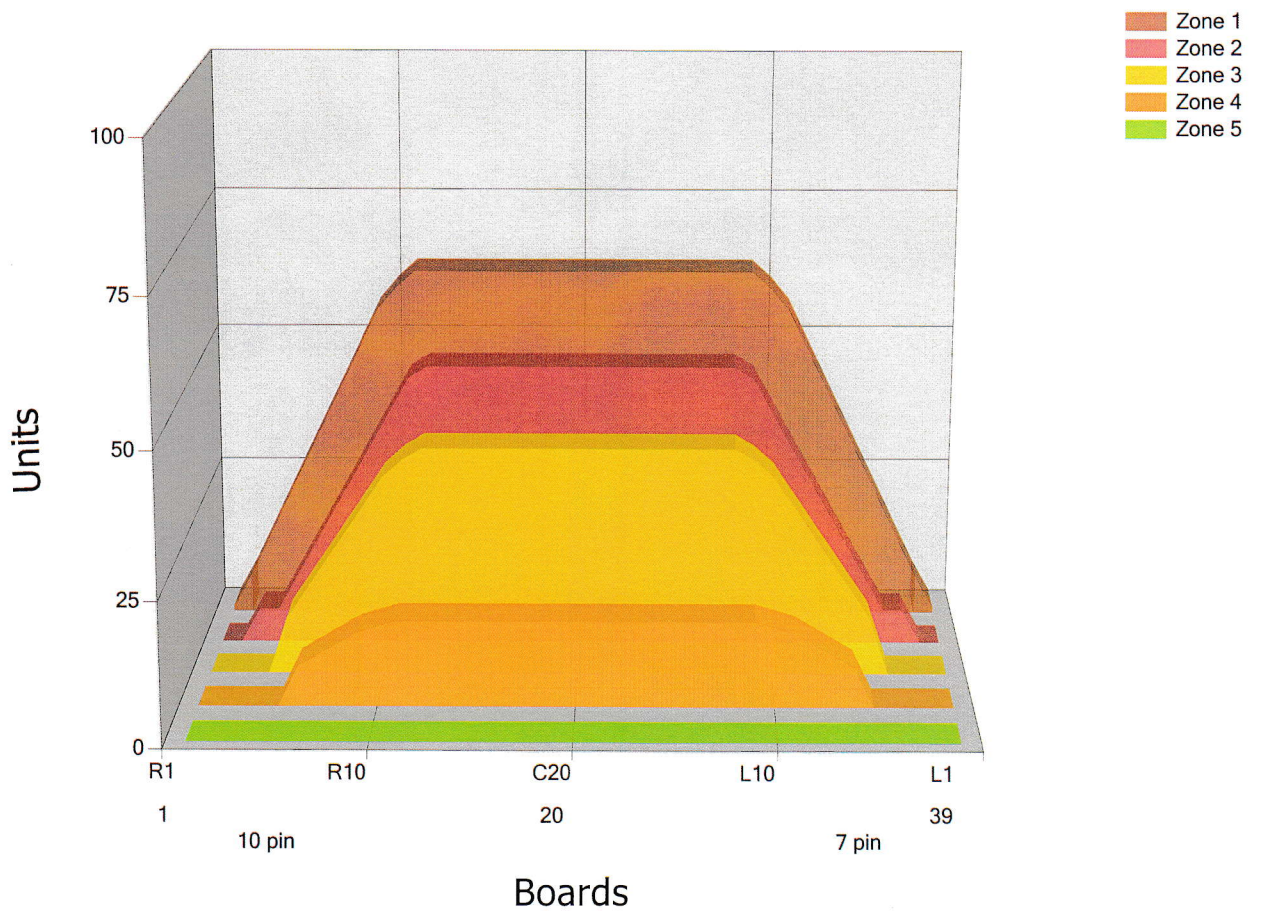

2020.10.24

Conditioner:

Cleaner:

Zone Configuration

Cleaner Transition

Mode: Clean and Condition

Speed: Max Clean

Start Cleaner Spray: 0 Feet

Start Squeegee: 0 Feet

Start Conditioning: 6 Inches

Split Pattern: No

Zone 1	Avg	Ratio	Zone 2	Avg	Ratio
Left	28.0	2.3 : 1	Left	13.2	3.8 : 1
Right	28.0	2.3 : 1	Right	13.2	3.8 : 1
Center	63.0		Center	50.0	

Zone 3	Avg	Ratio	Zone 4	Avg	Ratio
Left	9.0	4.4 : 1	Left	3.2	4.7 : 1
Right	9.0	4.4 : 1	Right	3.2	4.7 : 1
Center	40.0		Center	15.0	

Zone 5	Avg	Ratio
Left	0.0	1.0 : 1
Right	0.0	1.0 : 1
Center	0.0	