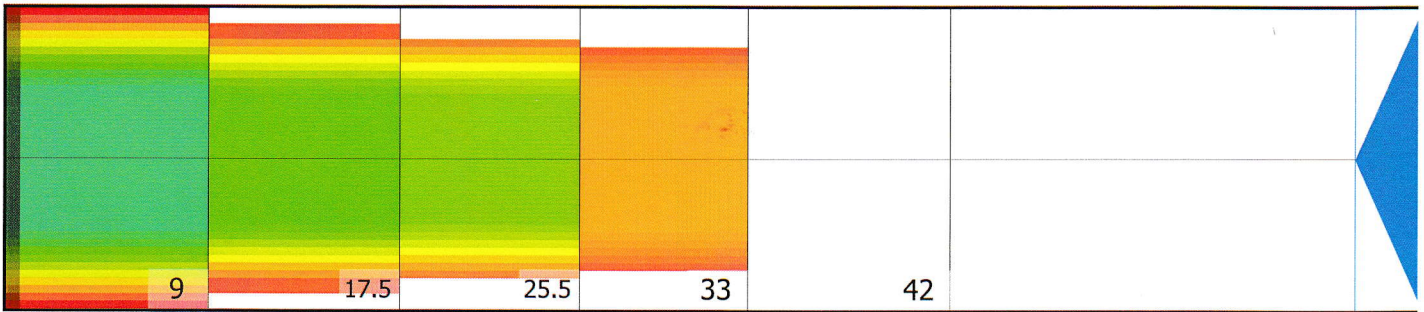

2020.10.24

Conditioner:

Cleaner:

Zone Configuration

Cleaner Transition

Mode: Clean and Condition

Speed: Max Clean

Start Cleaner Spray: 0 Feet

Start Squeegee: 0 Feet

Start Conditioning: 6 Inches

Split Pattern: No

Zone 1	Avg	Ratio	Zone 2	Avg	Ratio
Left	28.0	2.3 : 1	Left	13.2	3.8 : 1
Right	28.0	2.3 : 1	Right	13.2	3.8 : 1
Center	63.0		Center	50.0	

Zone 3	Avg	Ratio	Zone 4	Avg	Ratio
Left	9.0	4.4 : 1	Left	3.2	4.7 : 1
Right	9.0	4.4 : 1	Right	3.2	4.7 : 1
Center	40.0		Center	15.0	

Zone 5	Avg	Ratio
Left	0.0	1.0 : 1
Right	0.0	1.0 : 1
Center	0.0	